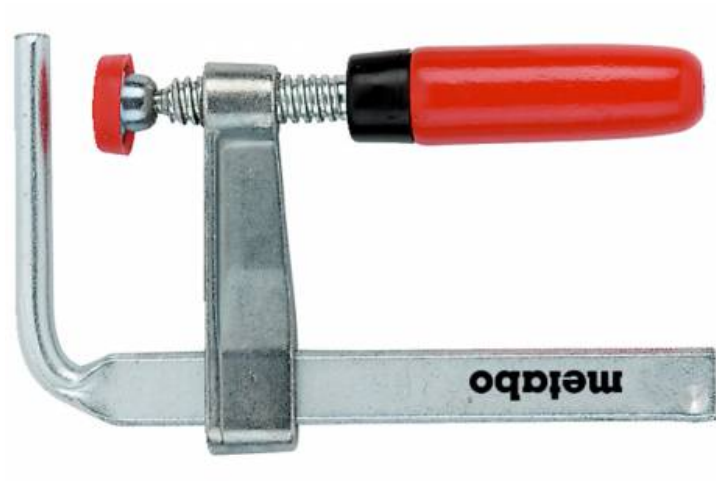

Clamp (627107000)

Order no. 627107000

EAN 4007430412737

Representative picture

- To mount securely on a work table