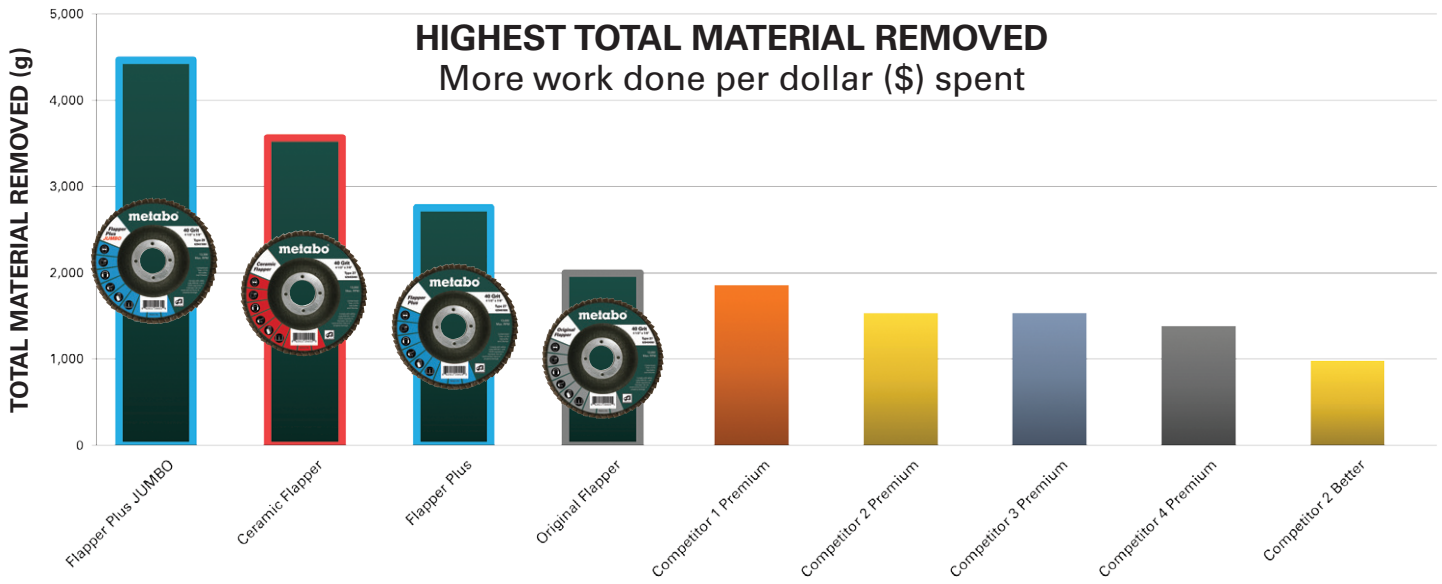

BOOST PERFORMANCE WITH METABO OPTIMIZED SYSTEMS

**HIGH POWER
4-1/2" GRINDER**

LONG LIFE
MOTOR

**11,000 RPM
10.5 AMPS**

MADE IN GERMANY

Use the **WP 12-115 Quick** 4-1/2" Angle Grinder with Metabo 4-1/2" Flappers for optimum performance

Metabo Corporation
Phone: 610-436-5900 or 800-638-2264
Fax: 800-638-2261
info@metabousa.com
www.metabo.com

Metabo Canada Inc.
Phone: 905-624-5897 or 877-638-2261
Fax: 877-638-2269
info@metabo.ca
www.metabo.ca

US2020 4/18

metabo®
PROFESSIONAL POWER TOOL SOLUTIONS