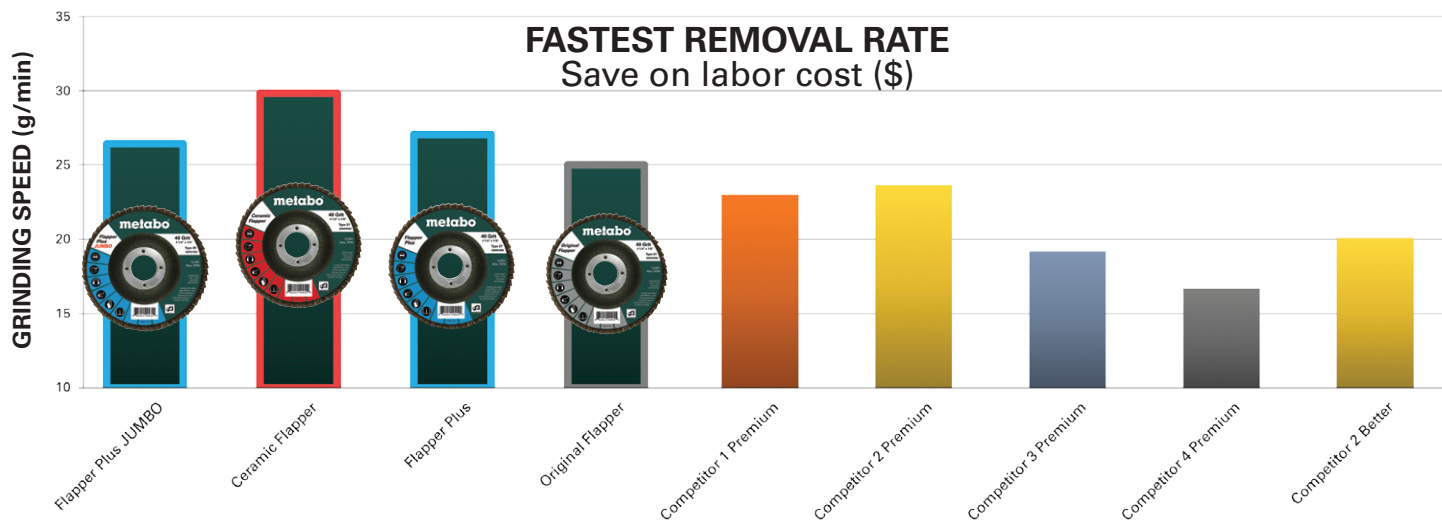

BOOST PERFORMANCE WITH METABO OPTIMIZED SYSTEMS

**HIGH POWER
4-1/2" GRINDER**

LONG LIFE
MOTOR

**11,000 RPM
10.5 AMPS**

MADE IN GERMANY

Use the **WP 12-115 Quick** 4-1/2" Angle Grinder with Metabo 4-1/2" Flappers for optimum performance

Metabo Corporation
Phone: 610-436-5900 or 800-638-2264
Fax: 800-638-2261
info@metabousa.com
www.metabo.com

Metabo Canada Inc.
Phone: 905-624-5897 or 877-638-2261
Fax: 877-638-2269
info@metabo.ca
www.metabo.ca

US2020 4/18

metabo®
PROFESSIONAL POWER TOOL SOLUTIONS