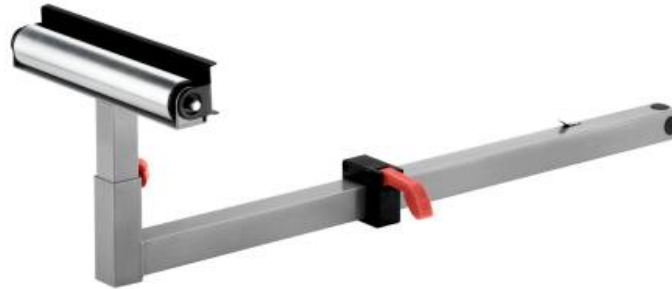

Workpiece Support KSU 100 (629009000)

Order no. 629009000

EAN 4007430311214

Product may differ from Image

- 1 extendable workpiece support with rollers and folding guide for precise cutting in series
- can be used on left or right side